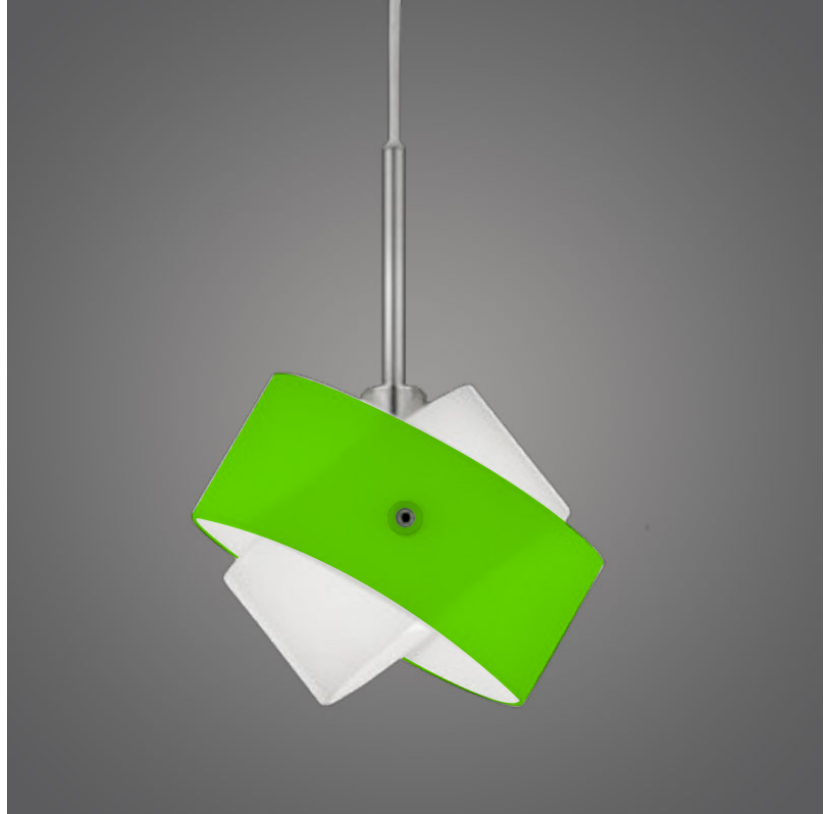

TOURBILLON SUSPENSION

D81104

GENERAL

Series: Tourbillon
Brand: Panzeri
Division: Design
Mounting Type: Suspension
Mounting Location: Ceiling
Subcategory: Pendant

PHYSICAL

Shape: Abstract
Diameter (mm): 140
Diameter (in): 5 1/2
Height (mm): 120
Height (in): 4 3/4
Max. Overall Height (mm): 2120
Max. Overall Height (in): 83 1/16
Light Distribution: Omnidirectional
Weight (kg): 0.5
Weight (lbs): 1
Diffuser: White & Green Glass
Fixture Finish: NIC
Fixture Material: Metal

ELECTRICAL

Number of Lamps: 1
Lamp Type: LED Retrofit
Lamp Shape: T4
Bulb Included: Bulb Not Included
Total Output Wattage (W): 3
Max. Wattage Per Lamp (W): 3
Lamp Base: G9
Input Voltage (V): 120

LED

OPTICAL

RATINGS AND CERTIFICATIONS

Certified By: CSA Certified to UL and CSA Standards
IP rating: IP20

PROJECT
TYPE
NOTES
QUANTITY
DATE