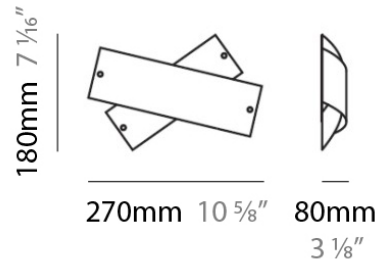

TOURBILLON SURFACE

D83105

PROJECT
TYPE
NOTES
QUANTITY
DATE

GENERAL

Series: Tourbillon
Brand: Panzeri
Division: Design
Mounting Type: Surface
Mounting Location: Wall
Subcategory: Ambient

PHYSICAL

Shape: Abstract
Length (mm): 270
Length (in): 10 ⁵/₈
Height (mm): 180
Height (in): 7 ¹/₁₆
Extension (mm): 80
Extension (in): 3 ¹/₈
Light Distribution: Omnidirectional
Weight (kg): 1.8
Weight (lbs): 4
Diffuser: White & Black Blown Glass
Fixture Finish: NIC
Fixture Material: Glass / Aluminum

ELECTRICAL

Number of Lamps: 1
Lamp Type: LED Retrofit
Lamp Shape: T3
Bulb Included: Bulb Not Included
Total Output Wattage (W): 15
Max. Wattage Per Lamp (W): 15
Lamp Base: RSC
Input Voltage (V): 120

LED

OPTICAL

RATINGS AND CERTIFICATIONS

Certified By: CSA Certified to UL and CSA Standards
IP rating: IP20