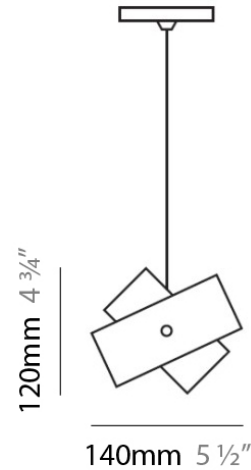

TOURBILLON SUSPENSION

D81100

GENERAL

Series: Tourbillon
Brand: Panzeri
Division: Design
Mounting Type: Suspension
Mounting Location: Ceiling
Subcategory: Pendant

PHYSICAL

Shape: Abstract
Diameter (mm): 140
Diameter (in): 5 1/2
Height (mm): 120
Height (in): 4 3/4
Max. Overall Height (mm): 2120
Max. Overall Height (in): 83 7/16
Light Distribution: Omnidirectional
Weight (kg): 0.5
Weight (lbs): 1
Diffuser: White Glass
Fixture Finish: NIC
Fixture Material: Metal

ELECTRICAL

Number of Lamps: 1
Lamp Type: LED Retrofit
Lamp Shape: T4
Bulb Included: Bulb Not Included
Total Output Wattage (W): 3
Max. Wattage Per Lamp (W): 3
Lamp Base: G9
Input Voltage (V): 120

LED

OPTICAL

RATINGS AND CERTIFICATIONS

Certified By: CSA Certified to UL and CSA Standards
IP rating: IP20

PROJECT	_____
TYPE	_____
NOTES	_____
QUANTITY	_____
DATE	_____