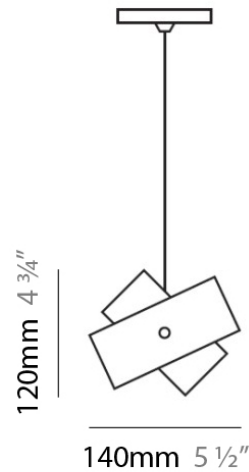

TOURBILLON SUSPENSION

D81104

GENERAL

Series: Tourbillon
Brand: Panzeri
Division: Design
Mounting Type: Suspension
Mounting Location: Ceiling
Subcategory: Pendant

PHYSICAL

Shape: Abstract
Diameter (mm): 140
Diameter (in): 5 1/2
Height (mm): 120
Height (in): 4 3/4
Max. Overall Height (mm): 2120
Max. Overall Height (in): 83 1/16
Light Distribution: Omnidirectional
Weight (kg): 0.5
Weight (lbs): 1
Diffuser: White & Green Glass
Fixture Finish: NIC
Fixture Material: Metal

ELECTRICAL

Number of Lamps: 1
Lamp Type: LED Retrofit
Lamp Shape: T4
Bulb Included: Bulb Not Included
Total Output Wattage (W): 3
Max. Wattage Per Lamp (W): 3
Lamp Base: G9
Input Voltage (V): 120

LED

OPTICAL

RATINGS AND CERTIFICATIONS

Certified By: CSA Certified to UL and CSA Standards
IP rating: IP20

PROJECT
TYPE
NOTES
QUANTITY
DATE