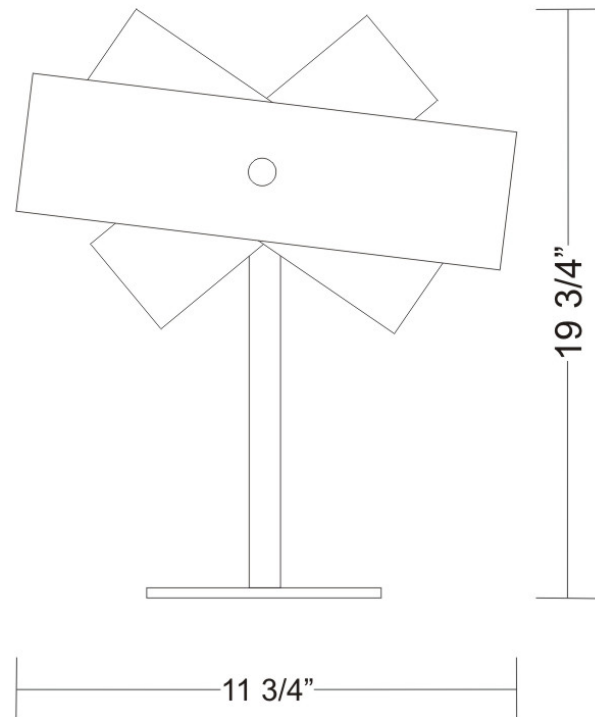

TOURBILLON PORTABLE

D84117

PROJECT _____

TYPE _____

NOTES _____

QUANTITY _____

DATE _____

GENERAL

Series: Tourbillon

Brand: Panzeri

Division: Design

Mounting Type: Portable

Mounting Location: Table

Subcategory: Table

PHYSICAL

Diameter (mm): 298

Diameter (in): 11.75

Height (mm): 502

Height (in): 19 ³/₄

Diffuser: White & Black Blown Glass

Fixture Material: Metal

ELECTRICAL

Number of Lamps: 1

Lamp Type: LED Retrofit

Lamp Shape: G25

Bulb Included: Bulb Not Included

Total Output Wattage (W): 18

Max. Wattage Per Lamp (W): 18

Lamp Base: E26

Dimming: Non-Dimmable

Input Voltage (V): 120

LED

OPTICAL

RATINGS AND CERTIFICATIONS

Certified By: CSA Certified to UL and CSA Standards

IP rating: IP20