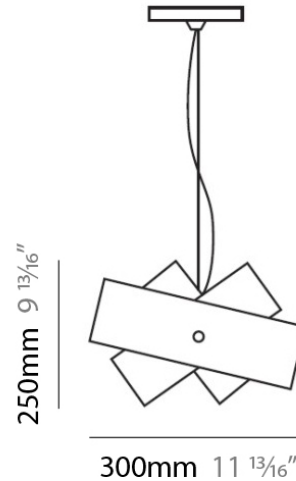

TOURBILLON SUSPENSION

D81108

PROJECT _____

TYPE _____

NOTES _____

QUANTITY _____

DATE _____

GENERAL

Series: Tourbillon

Brand: Panzeri

Division: Design

Mounting Type: Suspension

Mounting Location: Ceiling

Subcategory: Pendant

PHYSICAL

Shape: Abstract

Diameter (mm): 300

Diameter (in): 11 ³/₄

Height (mm): 250

Height (in): 9 ⁷/₈

Max. Overall Height (mm): 2250

Max. Overall Height (in): 88 ⁹/₁₆

Light Distribution: Omnidirectional

Weight (kg): 4.09

Weight (lbs): 9

Diffuser: White & Orange Glass

Fixture Finish: NIC

Fixture Material: Metal

ELECTRICAL

Number of Lamps: 1

Lamp Type: LED Retrofit

Lamp Shape: G25

Bulb Included: Bulb Not Included

Total Output Wattage (W): 9

Max. Wattage Per Lamp (W): 9

Lamp Base: E26

Input Voltage (V): 120

Upon Request: 277Vac / GU24

LED

OPTICAL

RATINGS AND CERTIFICATIONS

Certified By: CSA Certified to UL and CSA Standards

IP rating: IP20