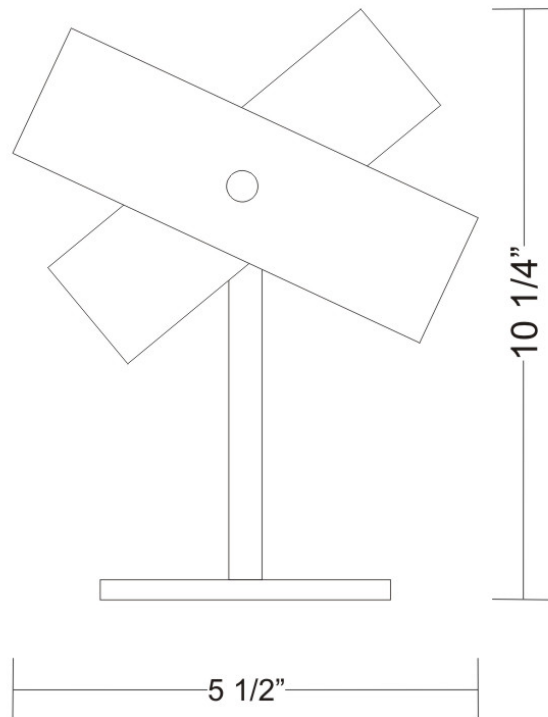

PROJECT	
TYPE	
NOTES	
QUANTITY	
DATE	

TOURBILLON PORTABLE

D84114

GENERAL

Series: Tourbillon
Brand: Panzeri
Division: Design
Mounting Type: Portable
Mounting Location: Table
Subcategory: Table

PHYSICAL

Diameter (mm): 140
Diameter (in): 5.5
Height (mm): 260
Height (in): 10 1/4
Weight (kg): 2.72
Weight (lbs): 6
Diffuser: White & Orange Blown Glass
Fixture Material: Metal

ELECTRICAL

Number of Lamps: 1
Lamp Type: LED Retrofit / Halogen
Lamp Shape: T4
Bulb Included: Bulb Not Included
Total Output Wattage (W): 6 / 35
Max. Wattage Per Lamp (W): 6 / 35
Lamp Base: G9
Input Voltage (V): 120

LED

OPTICAL

RATINGS AND CERTIFICATIONS

Certified By: CSA Certified to UL and CSA Standards
IP rating: IP20