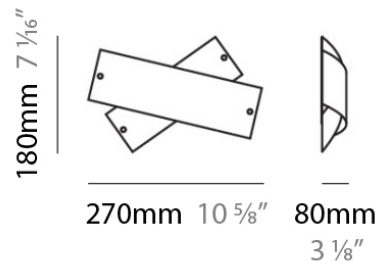

TOURBILLON SURFACE

D83095

PROJECT
TYPE
NOTES
QUANTITY
DATE

GENERAL

Series: Tourbillon
Brand: Panzeri
Division: Design
Mounting Type: Surface
Mounting Location: Wall
Subcategory: Ambient

PHYSICAL

Shape: Abstract
Length (mm): 270
Length (in): 10 ⁵/₈
Height (mm): 180
Height (in): 7 ¹/₁₆
Extension (mm): 80
Extension (in): 3 ¹/₈
Light Distribution: Omnidirectional
Weight (kg): 1.23
Weight (lbs): 2.7
Diffuser: White & Red Blown Glass
Fixture Finish: NIC
Fixture Material: Glass / Aluminum

ELECTRICAL

Number of Lamps: 1
Lamp Type: LED Retrofit
Lamp Shape: T3
Bulb Included: Bulb Not Included
Total Output Wattage (W): 15
Max. Wattage Per Lamp (W): 15
Lamp Base: RSC
Input Voltage (V): 120

LED

OPTICAL

RATINGS AND CERTIFICATIONS

Certified By: CSA Certified to UL and CSA Standards
IP rating: IP20