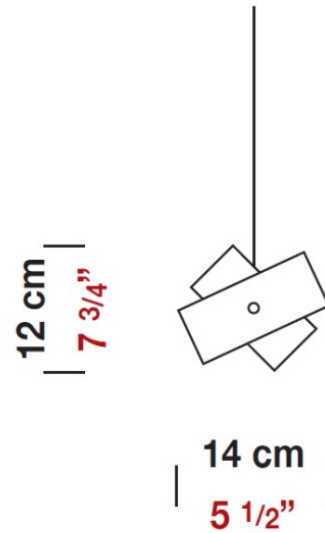

TOURBILLON SUSPENSION

D81144

PROJECT	_____
TYPE	_____
NOTES	_____
QUANTITY	_____
DATE	_____

GENERAL

Series: Tourbillon
Brand: Panzeri
Division: Design
Mounting Type: Suspension
Mounting Location: Ceiling
Subcategory: Pendant

PHYSICAL

Diameter (in): 5.5
Height (in): 7.75
Diffuser: Nickel and White Details (Requires holder, sold separately)
Fixture Material: Metal

ELECTRICAL

Number of Lamps: 1
Lamp Type: LED Retrofit
Lamp Shape: T4
Bulb Included: Bulb Not Included
Total Output Wattage (W): 3
Max. Wattage Per Lamp (W): 3
Lamp Base: G9
Input Voltage (V): 120

LED

OPTICAL

RATINGS AND CERTIFICATIONS

Certified By: CSA Certified to UL and CSA Standards
IP rating: IP20