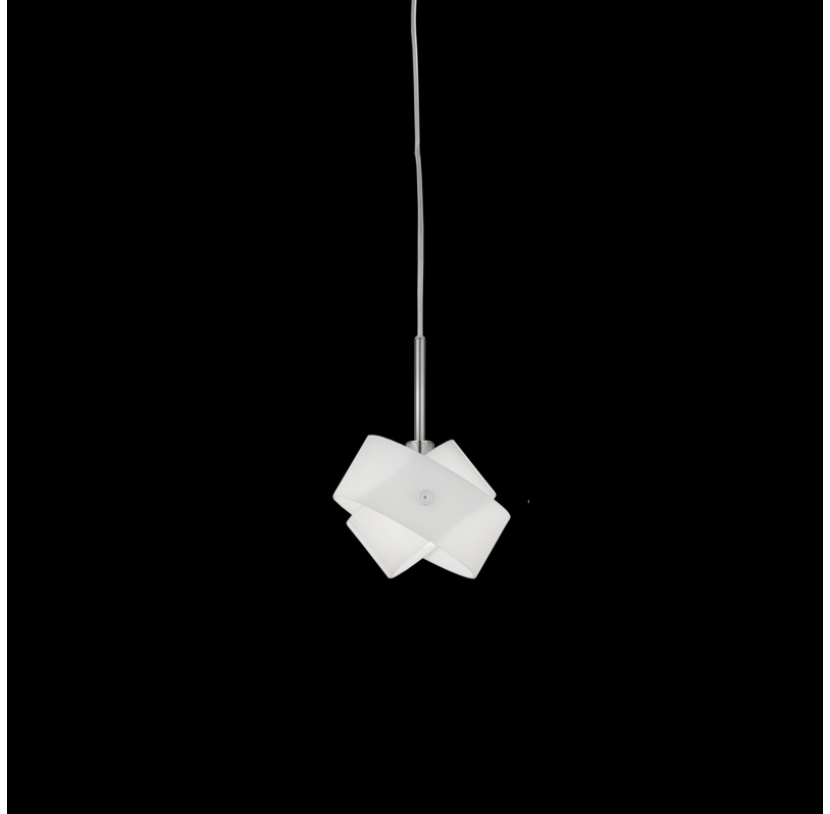

TOURBILLON SUSPENSION

D81144

PROJECT	_____
TYPE	_____
NOTES	_____
QUANTITY	_____
DATE	_____

GENERAL

Series: Tourbillon
Brand: Panzeri
Division: Design
Mounting Type: Suspension
Mounting Location: Ceiling
Subcategory: Pendant

PHYSICAL

Diameter (in): 5.5
Height (in): 7.75
Diffuser: Nickel and White Details (Requires holder, sold separately)
Fixture Material: Metal

ELECTRICAL

Number of Lamps: 1
Lamp Type: LED Retrofit
Lamp Shape: T4
Bulb Included: Bulb Not Included
Total Output Wattage (W): 3
Max. Wattage Per Lamp (W): 3
Lamp Base: G9
Input Voltage (V): 120

LED

OPTICAL

RATINGS AND CERTIFICATIONS

Certified By: CSA Certified to UL and CSA Standards
IP rating: IP20